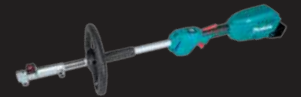

**$119
VALUE**

**LXT
18V**

1 POWER HEAD