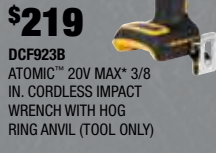

$219
DCF923B
ATOMIC™ 20V MAX* 3/8
IN. CORDLESS IMPACT
WRENCH WITH HOG
RING ANVIL (TOOL ONLY)

**GET A
FREE**